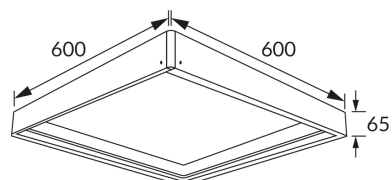

PRODUCT INFORMATION SHEET

BASIC INFORMATION

Product name:	RAMA HUGO/MINGE 65
Ideus index:	04163
EAN barcode:	5901477341632
Colour :	White
Materials:	Plastic
Height:	65 mm
Width:	600 mm
Depth:	600 mm
Box packaging:	20 pcs