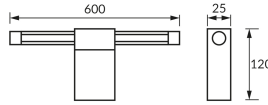

PRODUCT INFORMATION SHEET