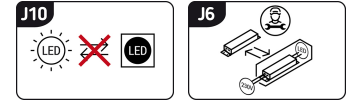

# PRODUCT INFORMATION SHEET

Replaceability of light sources and/or control gears without product permanent damage

## BASIC INFORMATION

Product name:	<b>PASO LED 14W BLACK NW</b>
Ideus index:	<b>04140</b>
EAN barcode:	<b>5901477341403</b>
Colour :	<b>Black/gold</b>
Materials:	<b>Stainless steel, polycarbonate PC</b>
Height:	<b>25 mm</b>
Width:	<b>600 mm</b>
Depth:	<b>120 mm</b>
Box packaging:	<b>20 pcs</b>

## PRODUCT PARAMETERS

Power supply:	<b>230V 50Hz</b>
Power:	<b>14 W</b>
Dedicated light source:	<b>SMD LED, in set</b>
	<b>Non-replaceable light source</b>
	<b>Do not use with a mains dimmer</b>
Luminaire luminous flux:	<b>1 010 lm</b>
Light colour:	<b>Neutral white</b>
Luminous beam angle:	<b>120°</b>
Shelf life L70B50 in h:	<b>35 000 h</b>
Product offer the possibility of adjusting the illumination direction:	<b>No</b>
Light source luminous flux for a reference colour temperature:	<b>1 680 lm</b>
Colour temperature:	<b>4100 K</b>
Colour rendering index Ra:	<b>84</b>
Electric shock protection class:	<b>1</b>
Degree of protection provided against intrusion dust, accidental contact and water:	<b>IP44</b>
	<b>For indoor use</b>
Displacement factor (DF, cos φ1):	<b>0.845</b>
CE	<b>Declaration of conformity</b>