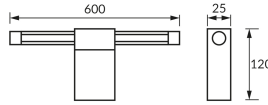

PRODUCT INFORMATION SHEET

Replaceability of light sources and/or control gears without product permanent damage

BASIC INFORMATION

Product name:	PASO LED 14W WHITE NW
Ideus index:	04139
EAN barcode:	5901477341397
Colour :	White/chrome
Materials:	Stainless steel, polycarbonate PC
Height:	25 mm
Width:	600 mm
Depth:	120 mm
Box packaging:	20 pcs

REMARKS

For instaling in increased-humidity locations, e.g. bathrooms

PRODUCT PARAMETERS

Power supply:	230V 50Hz
Power:	14 W
Dedicated light source:	SMD LED, in set
	Non-replaceable light source
	Do not use with a mains dimmer
Luminaire luminous flux:	1 010 lm
Light colour:	Neutral white
Luminous beam angle:	120°
Shelf life L70B50 in h:	35 000 h
Product offer the possibility of adjusting the illumination direction:	No
Light source luminous flux for a reference colour temperature:	1 680 lm
Colour temperature:	4100 K
Colour rendering index Ra:	84
Electric shock protection class:	1
Degree of protection provided against intrusion dust, accidental contact and water:	IP44
	For indoor use
Displacement factor (DF, cos φ1):	0.845
CE	Declaration of conformity