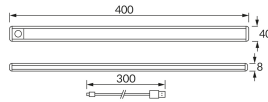

PRODUCT INFORMATION SHEET

Replaceability of light sources and/or control gears without product permanent damage

BASIC INFORMATION

Product name:	SEWERYN LED 2,3W NW
Ideus index:	04135
EAN barcode:	5901477341359
Colour :	Silver
Materials:	Aluminium, plastic
Height:	8 mm
Width:	400 mm
Depth:	40 mm
Box packaging:	50 pcs

Power supply:	DC 5 V 2,1 A MAX USB-C
Power:	2,3 W
Dedicated light source:	LED, in set
	Non-replaceable light source
Luminaire luminous flux:	160 lm
Light colour:	Neutral white
Luminous beam angle:	120°
Shelf life L70B50 in h:	35 000 h
	On/off switch
Product offer the possibility of adjusting the illumination direction:	No
Light source luminous flux for a reference colour temperature:	265 lm
Colour temperature:	4300 K
Colour rendering index Ra:	82
Electric shock protection class:	3
Degree of protection provided against intrusion dust, accidental contact and water:	IP20
	For indoor use
CE	Declaration of conformity