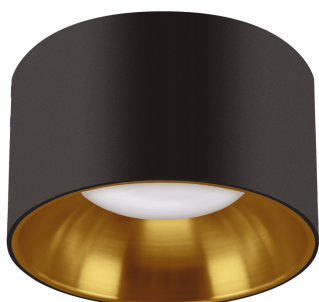

PRODUCT INFORMATION SHEET

BASIC INFORMATION

Product name:	PANAMA C BLACK/GOLD
Ideus index:	04121
EAN barcode:	5901477341212
Colour :	Black/gold
Materials:	Aluminium
Height:	65 mm
Width:	85 mm
Depth:	85 mm
Box packaging:	50 pcs

PRODUCT PARAMETERS

Power:	max 35 W
Dedicated light source:	LED - GU10/MR16
	Possibility of light source replacement
Product offer the possibility of adjusting the illumination direction:	No
Degree of protection provided against intrusion dust, accidental contact and water:	IP20
	For indoor use
CE	Declaration of conformity