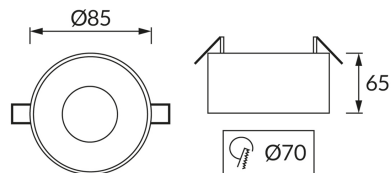

PRODUCT INFORMATION SHEET

BASIC INFORMATION

Product name:	PANAMA C BLACK/GOLD
Ideus index:	04121
EAN barcode:	5901477341212
Colour :	Black/gold
Materials:	Aluminium
Height:	65 mm
Width:	85 mm
Depth:	85 mm
Box packaging:	50 pcs

PRODUCT PARAMETERS

Power:	max 35 W
Dedicated light source:	LED - GU10/MR16
	Possibility of light source replacement
Product offer the possibility of adjusting the illumination direction:	No
Degree of protection provided against intrusion dust, accidental contact and water:	IP20
	For indoor use
CE	Declaration of conformity