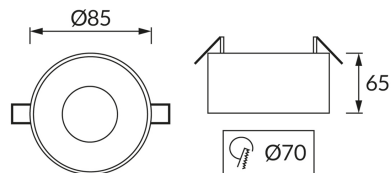

**PRODUCT INFORMATION SHEET**

**BASIC INFORMATION**

Product name:	<b>PANAMA C WHITE/BLACK</b>
Ideus index:	<b>04118</b>
EAN barcode:	<b>5901477341182</b>
Colour :	<b>White/black</b>
Materials:	<b>Aluminium</b>
Height:	<b>65 mm</b>
Width:	<b>85 mm</b>
Depth:	<b>85 mm</b>
Box packaging:	<b>50 pcs</b>

**PRODUCT PARAMETERS**

Power:	<b>max 35 W</b>
Dedicated light source:	<b>LED - GU10/MR16</b>
	<b>Possibility of light source replacement</b>
Product offer the possibility of adjusting the illumination direction:	<b>No</b>
Degree of protection provided against intrusion dust, accidental contact and water:	<b>IP20</b>
	<b>For indoor use</b>
CE	<b>Declaration of conformity</b>