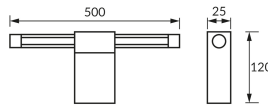

PRODUCT INFORMATION SHEET

Replaceability of light sources and/or control gears without product permanent damage

BASIC INFORMATION

Product name:	PASO LED 12W BLACK NW
Ideus index:	04115
EAN barcode:	5901477341151
Colour :	Black/gold
Materials:	Stainless steel, polycarbonate PC
Height:	25 mm
Width:	500 mm
Depth:	120 mm
Box packaging:	20 pcs

REMARKS

For instaling in increased-humidity locations, e.g. bathrooms

PRODUCT PARAMETERS

Power supply:	230V 50Hz
Power:	12 W
Dedicated light source:	SMD LED, in set
	Non-replaceable light source
	Do not use with a mains dimmer
Luminaire luminous flux:	730 lm
Light colour:	Neutral white
Luminous beam angle:	120°
Shelf life L70B50 in h:	35 000 h
Product offer the possibility of adjusting the illumination direction:	No
Light source luminous flux for a reference colour temperature:	1 480 lm
Colour temperature:	4100 K
Colour rendering index Ra:	84
Electric shock protection class:	1
Degree of protection provided against intrusion dust, accidental contact and water:	IP44
	For indoor use
Displacement factor (DF, cos φ1):	0.820
CE	Declaration of conformity