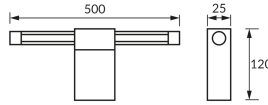

PRODUCT INFORMATION SHEET

Replaceability of light sources and/or control gears without product permanent damage

BASIC INFORMATION

Product name:	PASO LED 12W WHITE NW
Ideus index:	04114
EAN barcode:	5901477341144
Colour :	White/chrome
Materials:	Stainless steel, polycarbonate PC
Height:	25 mm
Width:	500 mm
Depth:	120 mm
Box packaging:	20 pcs

REMARKS

For instaling in increased-humidity locations, e.g. bathrooms

PRODUCT PARAMETERS

Power supply:	230V 50Hz
Power:	12 W
Dedicated light source:	SMD LED, in set
	Non-replaceable light source
	Do not use with a mains dimmer
Luminaire luminous flux:	730 lm
Light colour:	Neutral white
Luminous beam angle:	120°
Shelf life L70B50 in h:	35 000 h
Product offer the possibility of adjusting the illumination direction:	No
Light source luminous flux for a reference colour temperature:	1 480 lm
Colour temperature:	4100 K
Colour rendering index Ra:	84
Electric shock protection class:	1
Degree of protection provided against intrusion dust, accidental contact and water:	IP44
	For indoor use
Displacement factor (DF, cos φ1):	0.820
CE	Declaration of conformity