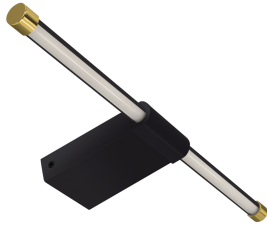

PRODUCT INFORMATION SHEET

Replaceability of light sources and/or control gears without product permanent damage

BASIC INFORMATION

Product name:	PASO LED 9W BLACK NW
Ideus index:	04113
EAN barcode:	5901477341137
Colour :	Black/gold
Materials:	Stainless steel, polycarbonate PC
Height:	25 mm
Width:	395 mm
Depth:	120 mm
Box packaging:	20 pcs

REMARKS

For instaling in increased-humidity locations, e.g. bathrooms

PRODUCT PARAMETERS

Power supply:	230V 50Hz
Power:	9 W
Dedicated light source:	SMD LED, in set
	Non-replaceable light source
	Do not use with a mains dimmer
Luminaire luminous flux:	480 lm
Light colour:	Neutral white
Luminous beam angle:	120°
Shelf life L70B50 in h:	35 000 h
Product offer the possibility of adjusting the illumination direction:	No
Light source luminous flux for a reference colour temperature:	1 140 lm
Colour temperature:	4100 K
Colour rendering index Ra:	81
Electric shock protection class:	1
Degree of protection provided against intrusion dust, accidental contact and water:	IP44
	For indoor use
Displacement factor (DF, cos φ1):	0.819
CE	Declaration of conformity