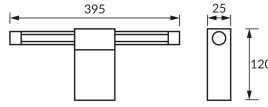

PRODUCT INFORMATION SHEET

Replaceability of light sources and/or control gears without product permanent damage

BASIC INFORMATION

Product name:	PASO LED 9W BLACK NW
Ideus index:	04113
EAN barcode:	5901477341137
Colour :	Black/gold
Materials:	Stainless steel, polycarbonate PC
Height:	25 mm
Width:	395 mm
Depth:	120 mm
Box packaging:	20 pcs

REMARKS

For instaling in increased-humidity locations, e.g. bathrooms

PRODUCT PARAMETERS

Power supply:	230V 50Hz
Power:	9 W
Dedicated light source:	SMD LED, in set
	Non-replaceable light source
	Do not use with a mains dimmer
Luminaire luminous flux:	480 lm
Light colour:	Neutral white
Luminous beam angle:	120°
Shelf life L70B50 in h:	35 000 h
Product offer the possibility of adjusting the illumination direction:	No
Light source luminous flux for a reference colour temperature:	1 140 lm
Colour temperature:	4100 K
Colour rendering index Ra:	81
Electric shock protection class:	1
Degree of protection provided against intrusion dust, accidental contact and water:	IP44
	For indoor use
Displacement factor (DF, cos φ1):	0.819
CE	Declaration of conformity