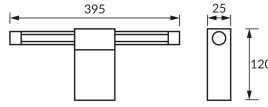

PRODUCT INFORMATION SHEET

Replaceability of light sources and/or control gears without product permanent damage

BASIC INFORMATION

Product name:	PASO LED 9W WHITE NW
Ideus index:	04112
EAN barcode:	5901477341120
Colour :	White/chrome
Materials:	Stainless steel, polycarbonate PC
Height:	25 mm
Width:	395 mm
Depth:	120 mm
Box packaging:	20 pcs

REMARKS

For instaling in increased-humidity locations, e.g. bathrooms

PRODUCT PARAMETERS

Power supply:	230V 50Hz
Power:	9 W
Dedicated light source:	SMD LED, in set
	Non-replaceable light source
	Do not use with a mains dimmer
Luminaire luminous flux:	480 lm
Light colour:	Neutral white
Luminous beam angle:	120°
Shelf life L70B50 in h:	35 000 h
Product offer the possibility of adjusting the illumination direction:	No
Light source luminous flux for a reference colour temperature:	1 140 lm
Colour temperature:	4100 K
Colour rendering index Ra:	81
Electric shock protection class:	1
Degree of protection provided against intrusion dust, accidental contact and water:	IP44
	For indoor use
Displacement factor (DF, cos φ1):	0.819
CE	Declaration of conformity