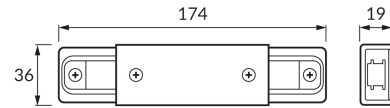

PRODUCT INFORMATION SHEET

BASIC INFORMATION

Product name:	CONNECTOR PS230V I BLACK
Ideus index:	04109
EAN barcode:	5901477341090
Colour :	Black
Materials:	Aluminium, copper, plastic
Height:	19 mm
Width:	174 mm
Depth:	36 mm
Box packaging:	100 pcs

REMARKS

Max 16 A

PRODUCT PARAMETERS

Power supply:	220-240V 50/60Hz
Electric shock protection class:	1
Degree of protection provided against intrusion dust, accidental contact and water:	IP20
	For indoor use
CE	Declaration of conformity