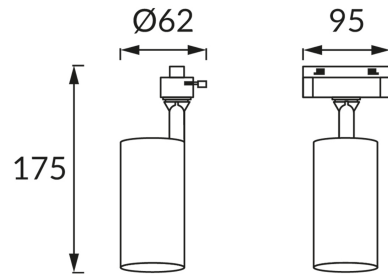

**PRODUCT INFORMATION SHEET**

**BASIC INFORMATION**

Product name:	<b>LUTER TRA GU10 GOLD/BLACK</b>
Ideus index:	<b>04093</b>
EAN barcode:	<b>5901477340932</b>
Colour :	<b>Gold</b>
Materials:	<b>Aluminium, plastic</b>
Height:	<b>175 mm</b>
Width:	<b>95 mm</b>
Depth:	<b>62 mm</b>
Box packaging:	<b>50 pcs</b>

**PRODUCT PARAMETERS**

Power supply:	<b>220-240V 50/60Hz</b>
Power:	<b>max 35 W</b>
Lampholder type:	<b>GU10</b>
Dedicated light source:	<b>LED</b>
	<b>Possibility of light source replacement</b>
Product offer the possibility of adjusting the illumination direction:	<b>Yes</b>
Electric shock protection class:	<b>2</b>
Degree of protection provided against intrusion dust, accidental contact and water:	<b>IP20</b>
	<b>For indoor use</b>
CE	<b>Declaration of conformity</b>