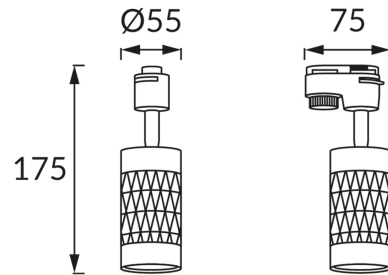

PRODUCT INFORMATION SHEET

BASIC INFORMATION

Product name:	PIANO TRA GU10 SILVER/BLACK
Ideus index:	04092
EAN barcode:	5901477340925
Colour :	Silver/black
Materials:	Aluminium, plastic
Height:	175 mm
Width:	75 mm
Depth:	55 mm
Box packaging:	50 pcs

PRODUCT PARAMETERS

Power supply:	220-240V 50/60Hz
Power:	max 35 W
Lampholder type:	GU10
Dedicated light source:	LED
	Possibility of light source replacement
Product offer the possibility of adjusting the illumination direction:	Yes
Electric shock protection class:	2
Degree of protection provided against intrusion dust, accidental contact and water:	IP20
	For indoor use
CE	Declaration of conformity