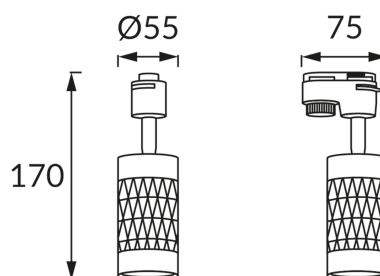

PRODUCT INFORMATION SHEET

BASIC INFORMATION

Product name:	PIANO TRA GU10 GOLD/BLACK
Ideus index:	04091
EAN barcode:	5901477340918
Colour :	Gold/black
Materials:	Aluminium, plastic
Height:	175 mm
Width:	75 mm
Depth:	55 mm
Box packaging:	50 pcs

PRODUCT PARAMETERS

Power supply:	220-240V 50/60Hz
Power:	max 35 W
Lampholder type:	GU10
Dedicated light source:	LED
	Possibility of light source replacement
Product offer the possibility of adjusting the illumination direction:	Yes
Electric shock protection class:	2
Degree of protection provided against intrusion dust, accidental contact and water:	IP20
	For indoor use
CE	Declaration of conformity