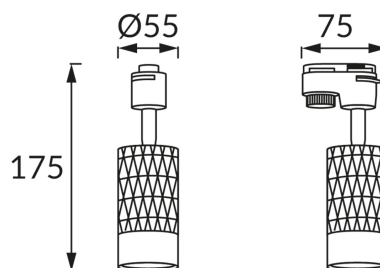

PRODUCT INFORMATION SHEET

BASIC INFORMATION

Product name:	MATA TRA GU10 BLACK/GOLDEN
Ideus index:	04086
EAN barcode:	5901477340864
Colour :	Black/gold
Materials:	Aluminium, plastic
Height:	175 mm
Width:	75 mm
Depth:	55 mm
Box packaging:	50 pcs

PRODUCT PARAMETERS

Power supply:	220-240V 50/60Hz
Power:	max 35 W
Lampholder type:	GU10
Dedicated light source:	LED
	Possibility of light source replacement
Product offer the possibility of adjusting the illumination direction:	Yes
Electric shock protection class:	2
Degree of protection provided against intrusion dust, accidental contact and water:	IP20
	For indoor use
CE	Declaration of conformity