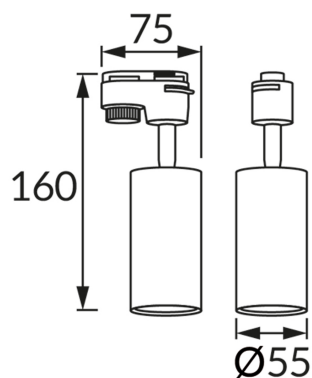

## BASIC INFORMATION

Product name:	<b>SOFIA TRA GU10 WHITE</b>
Ideus index:	<b>04081</b>
EAN barcode:	<b>5901477340819</b>
Colour :	<b>White</b>
Materials:	<b>Stainless steel, polycarbonate PC</b>
Height:	<b>160 mm</b>
Width:	<b>75 mm</b>
Depth:	<b>55 mm</b>
Box packaging:	<b>50 pcs</b>

## PRODUCT PARAMETERS

Power supply:	<b>220-240V 50/60Hz</b>
Power:	<b>max 35 W</b>
Lampholder type:	<b>GU10</b>
Dedicated light source:	<b>LED</b>
	<b>Possibility of light source replacement</b>
Product offer the possibility of adjusting the illumination direction:	<b>Yes</b>
Electric shock protection class:	<b>2</b>
Degree of protection provided against intrusion dust, accidental contact and water:	<b>IP20</b>
	<b>For indoor use</b>
CE	<b>Declaration of conformity</b>