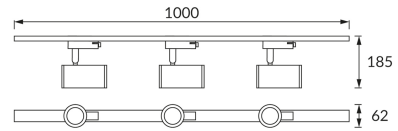

**PRODUCT INFORMATION SHEET**

**BASIC INFORMATION**

Product name:	<b>LUTER 4xGU10 BLACK</b>
Ideus index:	<b>04080</b>
EAN barcode:	<b>5901477340802</b>
Colour :	<b>Black</b>
Materials:	<b>Aluminium alloy cast, plastic</b>
Height:	<b>185 mm</b>
Width:	<b>1000 mm</b>
Depth:	<b>62 mm</b>
Box packaging:	<b>7 pcs</b>

**PRODUCT PARAMETERS**

Power supply:	<b>220-240V 50/60Hz</b>
Power:	<b>4 x max 35 W</b>
Lampholder type:	<b>GU10</b>
Dedicated light source:	<b>LED</b>
	<b>Possibility of light source replacement</b>
Product offer the possibility of adjusting the illumination direction:	<b>Yes</b>
Electric shock protection class:	<b>1</b>
Degree of protection provided against intrusion dust, accidental contact and water:	<b>IP20</b>
	<b>For indoor use</b>
CE	<b>Declaration of conformity</b>