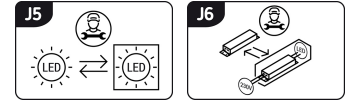

PRODUCT INFORMATION SHEET

Replaceability of light sources and/or control gears without product permanent damage

BASIC INFORMATION

Product name:	ESPERANTO LED C 48W
Ideus index:	04077
EAN barcode:	5901477340772
Colour :	Black
Materials:	Steel sheet, plastic
Height:	80 mm
Width:	490 mm
Depth:	490 mm
Box packaging:	5 pcs

REMARKS

Brightness and white light adjustable by smartphone

PRODUCT PARAMETERS

Power supply:	230V 50Hz
Power:	max 48 W
Dedicated light source:	SMD LED, in set
	Non-replaceable light source
Luminaire luminous flux:	3 400 lm
Light colour:	Warm white/neutral white/cold white
Luminous beam angle:	160°
Shelf life L70B50 in h:	35 000 h
Product offer the possibility of adjusting the illumination direction:	No
Light source luminous flux for a reference colour temperature:	5 280 lm
Colour temperature:	3000K/4200K/6500K
Colour rendering index Ra:	83
Electric shock protection class:	1
Degree of protection provided against intrusion dust, accidental contact and water:	IP44
	For indoor use
Displacement factor (DF, cos φ1):	0.916
CE	Declaration of conformity