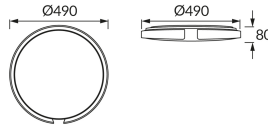

PRODUCT INFORMATION SHEET

Replaceability of light sources and/or control gears without product permanent damage

BASIC INFORMATION

Product name:	ESPERANTO LED C 48W
Ideus index:	04077
EAN barcode:	5901477340772
Colour :	Black
Materials:	Steel sheet, plastic
Height:	80 mm
Width:	490 mm
Depth:	490 mm
Box packaging:	5 pcs

REMARKS

Brightness and white light adjustable by smartphone

PRODUCT PARAMETERS

Power supply:	230V 50Hz
Power:	max 48 W
Dedicated light source:	SMD LED, in set
	Non-replaceable light source
Luminaire luminous flux:	3 400 lm
Light colour:	Warm white/neutral white/cold white
Luminous beam angle:	160°
Shelf life L70B50 in h:	35 000 h
Product offer the possibility of adjusting the illumination direction:	No
Light source luminous flux for a reference colour temperature:	5 280 lm
Colour temperature:	3000K/4200K/6500K
Colour rendering index Ra:	83
Electric shock protection class:	1
Degree of protection provided against intrusion dust, accidental contact and water:	IP44
	For indoor use
Displacement factor (DF, cos φ1):	0.916
CE	Declaration of conformity