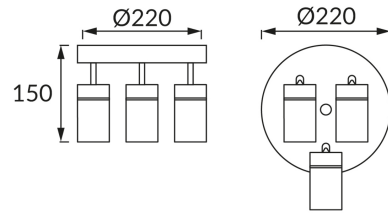

PRODUCT INFORMATION SHEET

BASIC INFORMATION

Product name:	TENOR GU10 3C WHITE
Ideus index:	04074
EAN barcode:	5901477340741
Colour :	White
Materials:	Steel sheet, aluminium, glass
Height:	150 mm
Width:	220 mm
Depth:	220 mm
Box packaging:	10 pcs

REMARKS

For instaling in increased-humidity locations, e.g. bathrooms

PRODUCT PARAMETERS

Power supply:	220-240V 50/60Hz
Power:	3 x max 20 W
Lampholder type:	GU10
Dedicated light source:	LED
	Possibility of light source replacement
Product offer the possibility of adjusting the illumination direction:	Yes
Electric shock protection class:	1
Degree of protection provided against intrusion dust, accidental contact and water:	IP44
	For indoor use
CE	Declaration of conformity