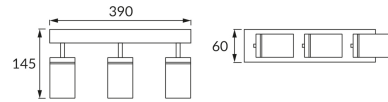

PRODUCT INFORMATION SHEET

BASIC INFORMATION

Product name:	TENOR GU10 3L BLACK
Ideus index:	04073
EAN barcode:	5901477340734
Colour :	Black
Materials:	Steel sheet, aluminium, glass
Height:	145 mm
Width:	390 mm
Depth:	60 mm
Box packaging:	12 pcs

REMARKS

For instaling in increased-humidity locations, e.g. bathrooms

PRODUCT PARAMETERS

Power supply:	220-240V 50/60Hz
Power:	3 x max 20 W
Lampholder type:	GU10
Dedicated light source:	LED
	Possibility of light source replacement
Product offer the possibility of adjusting the illumination direction:	Yes
Electric shock protection class:	1
Degree of protection provided against intrusion dust, accidental contact and water:	IP44
	For indoor use
CE	Declaration of conformity