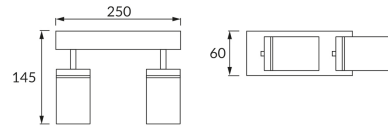

PRODUCT INFORMATION SHEET

BASIC INFORMATION

Product name:	TENOR GU10 2L BLACK
Ideus index:	04071
EAN barcode:	5901477340710
Colour :	Black
Materials:	Steel sheet, aluminium, glass
Height:	145 mm
Width:	250 mm
Depth:	60 mm
Box packaging:	20 pcs

REMARKS

For instaling in increased-humidity locations, e.g. bathrooms

PRODUCT PARAMETERS

Power supply:	220-240V 50/60Hz
Power:	2 x max 20 W
Lampholder type:	GU10
Dedicated light source:	LED
	Possibility of light source replacement
Product offer the possibility of adjusting the illumination direction:	Yes
Electric shock protection class:	1
Degree of protection provided against intrusion dust, accidental contact and water:	IP44
	For indoor use
CE	Declaration of conformity