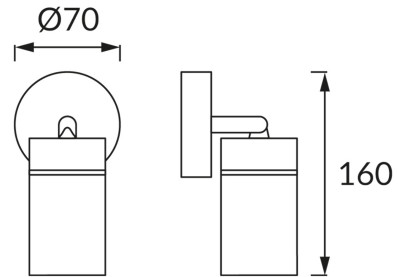

**PRODUCT INFORMATION SHEET**

**BASIC INFORMATION**

Product name:	<b>TENOR GU10 1C BLACK</b>
Ideus index:	<b>04069</b>
EAN barcode:	<b>5901477340697</b>
Colour :	<b>Black</b>
Materials:	<b>Steel sheet, aluminium, glass</b>
Height:	<b>160 mm</b>
Width:	<b>70 mm</b>
Depth:	<b>70 mm</b>
Box packaging:	<b>40 pcs</b>

**REMARKS**

For instaling in increased-humidity locations, e.g. bathrooms

**PRODUCT PARAMETERS**

Power supply:	<b>220-240V 50/60Hz</b>
Power:	<b>max 20 W</b>
Lampholder type:	<b>GU10</b>
Dedicated light source:	<b>LED</b>
	<b>Possibility of light source replacement</b>
Product offer the possibility of adjusting the illumination direction:	<b>Yes</b>
Electric shock protection class:	<b>1</b>
Degree of protection provided against intrusion dust, accidental contact and water:	<b>IP44</b>
	<b>For indoor use</b>
CE	<b>Declaration of conformity</b>