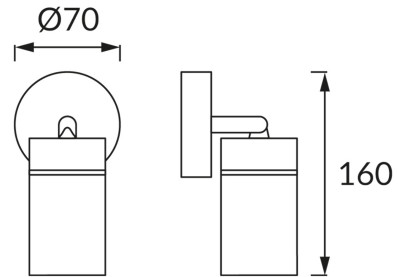

PRODUCT INFORMATION SHEET

BASIC INFORMATION

Product name:	TENOR GU10 1C WHITE
Ideus index:	04068
EAN barcode:	5901477340680
Colour :	White
Materials:	Steel sheet, aluminium, glass
Height:	160 mm
Width:	70 mm
Depth:	70 mm
Box packaging:	40 pcs

REMARKS

For instaling in increased-humidity locations, e.g. bathrooms

PRODUCT PARAMETERS

Power supply:	220-240V 50/60Hz
Power:	max 20 W
Lampholder type:	GU10
Dedicated light source:	LED
	Possibility of light source replacement
Product offer the possibility of adjusting the illumination direction:	Yes
Electric shock protection class:	1
Degree of protection provided against intrusion dust, accidental contact and water:	IP44
	For indoor use
CE	Declaration of conformity