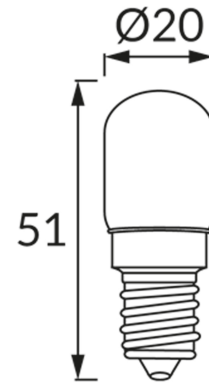

PRODUCT INFORMATION SHEET**BASIC INFORMATION**

Product name:	UZO LED MILKY E14 1,3W NW
Ideus index:	04067
EAN barcode:	5901477340673
Colour :	White
Materials:	Aluminium, glass
Height:	51 mm
Width:	20 mm
Depth:	20 mm
Box packaging:	1000 pcs

PRODUCT PARAMETERS

Power supply:	230V 50Hz
Power:	1,3 W
Lampholder type:	E14
	Do not use with a mains dimmer
Energy efficiency class:	G
Light colour:	Neutral white
Luminous beam angle:	160°
Shelf life L70B50 in h:	35 000 h
Light source luminous flux for a reference colour temperature:	109 lm
Colour temperature:	4000 K
Colour rendering index Ra:	81
CE	Declaration of conformity