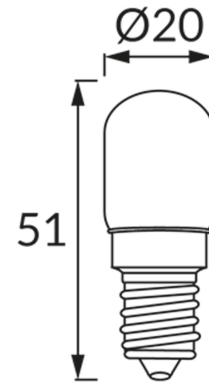

**PRODUCT INFORMATION SHEET****BASIC INFORMATION**

Product name:	<b>UZO LED MILKY E14 1,3W WW</b>
Ideus index:	<b>04066</b>
EAN barcode:	<b>5901477340666</b>
Colour :	<b>White</b>
Materials:	<b>Aluminium, glass</b>
Height:	<b>51 mm</b>
Width:	<b>20 mm</b>
Depth:	<b>20 mm</b>
Box packaging:	<b>1000 pcs</b>

**PRODUCT PARAMETERS**

Power supply:	<b>230V 50Hz</b>
Power:	<b>1,3 W</b>
Lampholder type:	<b>E14</b>
	<b>Do not use with a mains dimmer</b>
Energy efficiency class:	<b>G</b>
Light colour:	<b>Warm white</b>
Luminous beam angle:	<b>160°</b>
Shelf life L70B50 in h:	<b>35 000 h</b>
Light source luminous flux for a reference colour temperature:	<b>104 lm</b>
Colour temperature:	<b>3000 K</b>
Colour rendering index Ra:	<b>80</b>
CE	<b>Declaration of conformity</b>