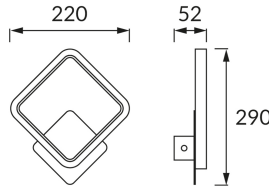

PRODUCT INFORMATION SHEET

Replaceability of light sources and/or control gears without product permanent damage

BASIC INFORMATION

Product name:	EMMA LED D 12W BLACK NW
Ideus index:	04050
EAN barcode:	5901477340505
Colour :	Black
Materials:	Aluminium alloy cast
Height:	290 mm
Width:	220 mm
Depth:	52 mm
Box packaging:	40 pcs

PRODUCT PARAMETERS

Power supply:	230V 50Hz
Power:	12 W
Dedicated light source:	SMD LED, in set
	Non-replaceable light source
	Do not use with a mains dimmer
Luminaire luminous flux:	920 lm
Light colour:	Neutral white
Luminous beam angle:	140°
Shelf life L70B50 in h:	35 000 h
Product offer the possibility of adjusting the illumination direction:	No
Light source luminous flux for a reference colour temperature:	1 250 lm
Colour temperature:	4100 K
Colour rendering index Ra:	81
Electric shock protection class:	1
Degree of protection provided against intrusion dust, accidental contact and water:	IP20
	For indoor use
Displacement factor (DF, cos φ1):	0.775
CE	Declaration of conformity