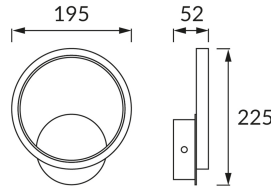

PRODUCT INFORMATION SHEET

Replaceability of light sources and/or control gears without product permanent damage

BASIC INFORMATION

Product name:	EMMA LED C 10W BLACK NW
Ideus index:	04049
EAN barcode:	5901477340499
Colour :	Black
Materials:	Aluminium alloy cast
Height:	225 mm
Width:	195 mm
Depth:	52 mm
Box packaging:	40 pcs

PRODUCT PARAMETERS

Power supply:	230V 50Hz
Power:	10 W
Dedicated light source:	SMD LED, in set
	Non-replaceable light source
	Do not use with a mains dimmer
Luminaire luminous flux:	760 lm
Light colour:	Neutral white
Luminous beam angle:	140°
Shelf life L70B50 in h:	35 000 h
Product offer the possibility of adjusting the illumination direction:	No
Light source luminous flux for a reference colour temperature:	1 090 lm
Colour temperature:	4100 K
Colour rendering index Ra:	81
Electric shock protection class:	1
Degree of protection provided against intrusion dust, accidental contact and water:	IP20
	For indoor use
Displacement factor (DF, cos φ1):	0.765
CE	Declaration of conformity