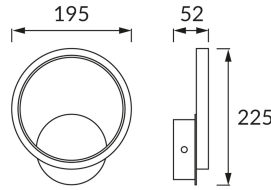

PRODUCT INFORMATION SHEET

Replaceability of light sources and/or control gears without product permanent damage

BASIC INFORMATION

| | |
|----------------|--------------------------------|
| Product name: | EMMA LED C 10W BLACK NW |
| Ideus index: | 04049 |
| EAN barcode: | 5901477340499 |
| Colour : | Black |
| Materials: | Aluminium alloy cast |
| Height: | 225 mm |
| Width: | 195 mm |
| Depth: | 52 mm |
| Box packaging: | 40 pcs |

PRODUCT PARAMETERS

| | |
|---|---------------------------------------|
| Power supply: | 230V 50Hz |
| Power: | 10 W |
| Dedicated light source: | SMD LED, in set |
| | Non-replaceable light source |
| | Do not use with a mains dimmer |
| Luminaire luminous flux: | 760 lm |
| Light colour: | Neutral white |
| Luminous beam angle: | 140° |
| Shelf life L70B50 in h: | 35 000 h |
| Product offer the possibility of adjusting the illumination direction: | No |
| Light source luminous flux for a reference colour temperature: | 1 090 lm |
| Colour temperature: | 4100 K |
| Colour rendering index Ra: | 81 |
| Electric shock protection class: | 1 |
| Degree of protection provided against intrusion dust, accidental contact and water: | IP20 |
| | For indoor use |
| Displacement factor (DF, cos φ1): | 0.765 |
| CE | Declaration of conformity |