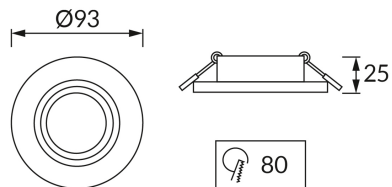

PRODUCT INFORMATION SHEET

BASIC INFORMATION

Product name:	LUBA C BLACK
Ideus index:	04042
EAN barcode:	5901477340420
Colour :	Black
Materials:	Aluminium
Height:	25 mm
Width:	93 mm
Depth:	93 mm
Box packaging:	100 pcs

PRODUCT PARAMETERS

Power:	max 35 W
Dedicated light source:	LED - GU10/MR16
	Possibility of light source replacement
Product offer the possibility of adjusting the illumination direction:	Yes
Degree of protection provided against intrusion dust, accidental contact and water:	IP20
	For indoor use
CE	Declaration of conformity