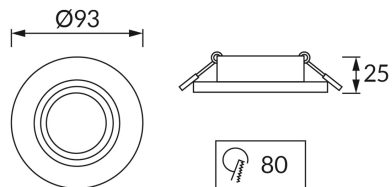

PRODUCT INFORMATION SHEET**BASIC INFORMATION**

Product name:	LUBA C WHITE
Ideus index:	04041
EAN barcode:	5901477340413
Colour :	White
Materials:	Aluminium
Height:	25 mm
Width:	93 mm
Depth:	93 mm
Box packaging:	100 pcs

PRODUCT PARAMETERS

Power:	max 35 W
Dedicated light source:	LED - GU10/MR16
	Possibility of light source replacement
Product offer the possibility of adjusting the illumination direction:	Yes
Degree of protection provided against intrusion dust, accidental contact and water:	IP20
	For indoor use
CE	Declaration of conformity