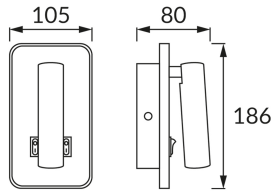

PRODUCT INFORMATION SHEET

Replaceability of light sources and/or control gears without product permanent damage

BASIC INFORMATION

Product name:	OTELLO LED D 6W+3W BLACK
Ideus index:	04031
EAN barcode:	5901477340314
Colour :	Black
Materials:	Aluminium alloy cast, acrylic glass
Height:	186 mm
Width:	105 mm
Depth:	80 mm
Box packaging:	20 pcs

REMARKS

6W 3000K + 3W 4000K

PRODUCT PARAMETERS

Power supply:	230V 50Hz
Power:	6 W + 3 W
Dedicated light source:	SMD LED, in set
	Non-replaceable light source
	Do not use with a mains dimmer
Luminaire luminous flux:	730 lm
Light colour:	Warm white/neutral white
Luminous beam angle:	160°
Shelf life L70B50 in h:	35 000 h
	On/off switch
Product offer the possibility of adjusting the illumination direction:	Yes
Light source luminous flux for a reference colour temperature:	720 lm + 370 lm
Colour temperature:	3000K/4000K
Colour rendering index Ra:	82
Electric shock protection class:	2
Degree of protection provided against intrusion dust, accidental contact and water:	IP20
	For indoor use
Displacement factor (DF, cos φ1):	0.538
CE	Declaration of conformity