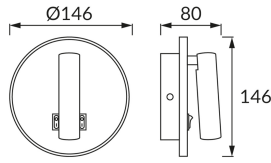

**PRODUCT INFORMATION SHEET**

Replaceability of light sources and/or control gears without product permanent damage

**BASIC INFORMATION**

Product name:	<b>OTELLO LED C 6W+3W BLACK</b>
Ideus index:	<b>04030</b>
EAN barcode:	<b>5901477340307</b>
Colour :	<b>Black</b>
Materials:	<b>Aluminium alloy cast, acrylic glass</b>
Height:	<b>146 mm</b>
Width:	<b>146 mm</b>
Depth:	<b>80 mm</b>
Box packaging:	<b>20 pcs</b>

**REMARKS**

**6W 3000K + 3W 4000K**

**PRODUCT PARAMETERS**

Power supply:	<b>230V 50Hz</b>
Power:	<b>6 W + 3 W</b>
Dedicated light source:	<b>SMD LED, in set</b>
	<b>Non-replaceable light source</b>
	<b>Do not use with a mains dimmer</b>
Luminaire luminous flux:	<b>730 lm</b>
Light colour:	<b>Warm white/neutral white</b>
Luminous beam angle:	<b>160°</b>
Shelf life L70B50 in h:	<b>35 000 h</b>
	<b>On/off switch</b>
Product offer the possibility of adjusting the illumination direction:	<b>Yes</b>
Light source luminous flux for a reference colour temperature:	<b>720 lm + 370 lm</b>
Colour temperature:	<b>3000K/4000K</b>
Colour rendering index Ra:	<b>82</b>
Electric shock protection class:	<b>2</b>
Degree of protection provided against intrusion dust, accidental contact and water:	<b>IP20</b>
	<b>For indoor use</b>
Displacement factor (DF, cos φ1):	<b>0.538</b>
CE	<b>Declaration of conformity</b>