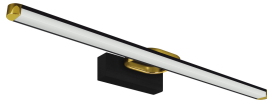

# PRODUCT INFORMATION SHEET

Replaceability of light sources and/or control gears without product permanent damage

## BASIC INFORMATION

Product name:	<b>PRYMUS LED 12W BLACK NW</b>
Ideus index:	<b>04020</b>
EAN barcode:	<b>5901477340208</b>
Colour :	<b>Black/gold</b>
Materials:	<b>Stainless steel, polycarbonate PC</b>
Height:	<b>50 mm</b>
Width:	<b>630 mm</b>
Depth:	<b>135 mm</b>
Box packaging:	<b>10 pcs</b>

## PRODUCT PARAMETERS

Power supply:	<b>230V 50Hz</b>
Power:	<b>12 W</b>
Dedicated light source:	<b>SMD LED, in set</b>
	<b>Non-replaceable light source</b>
	<b>Do not use with a mains dimmer</b>
Luminaire luminous flux:	<b>740 lm</b>
Light colour:	<b>Neutral white</b>
Luminous beam angle:	<b>120°</b>
Shelf life L70B50 in h:	<b>35 000 h</b>
Product offer the possibility of adjusting the illumination direction:	<b>No</b>
Light source luminous flux for a reference colour temperature:	<b>1 430 lm</b>
Colour temperature:	<b>4100 K</b>
Colour rendering index Ra:	<b>81</b>
Electric shock protection class:	<b>1</b>
Degree of protection provided against intrusion dust, accidental contact and water:	<b>IP44</b>
	<b>For indoor use</b>
Displacement factor (DF, cos φ1):	<b>0.845</b>
CE	<b>Declaration of conformity</b>