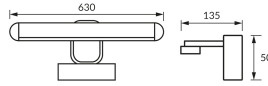

PRODUCT INFORMATION SHEET