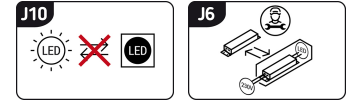

# PRODUCT INFORMATION SHEET

Replaceability of light sources and/or control gears without product permanent damage

## BASIC INFORMATION

Product name:	<b>PRYMUS LED 12W BLACK NW</b>
Ideus index:	<b>04020</b>
EAN barcode:	<b>5901477340208</b>
Colour :	<b>Black/gold</b>
Materials:	<b>Stainless steel, polycarbonate PC</b>
Height:	<b>50 mm</b>
Width:	<b>630 mm</b>
Depth:	<b>135 mm</b>
Box packaging:	<b>10 pcs</b>

## PRODUCT PARAMETERS

Power supply:	<b>230V 50Hz</b>
Power:	<b>12 W</b>
Dedicated light source:	<b>SMD LED, in set</b>
	<b>Non-replaceable light source</b>
	<b>Do not use with a mains dimmer</b>
Luminaire luminous flux:	<b>740 lm</b>
Light colour:	<b>Neutral white</b>
Luminous beam angle:	<b>120°</b>
Shelf life L70B50 in h:	<b>35 000 h</b>
Product offer the possibility of adjusting the illumination direction:	<b>No</b>
Light source luminous flux for a reference colour temperature:	<b>1 430 lm</b>
Colour temperature:	<b>4100 K</b>
Colour rendering index Ra:	<b>81</b>
Electric shock protection class:	<b>1</b>
Degree of protection provided against intrusion dust, accidental contact and water:	<b>IP44</b>
	<b>For indoor use</b>
Displacement factor (DF, cos φ1):	<b>0.845</b>
CE	<b>Declaration of conformity</b>