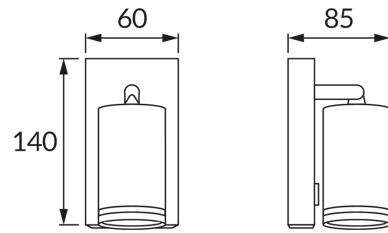

**PRODUCT INFORMATION SHEET**

**BASIC INFORMATION**

Product name:	<b>ZULA WLL GU10 BLACK</b>
Ideus index:	<b>03998</b>
EAN barcode:	<b>5901477339981</b>
Colour :	<b>Black</b>
Materials:	<b>Aluminium alloy cast, acrylic glass</b>
Height:	<b>140 mm</b>
Width:	<b>60 mm</b>
Depth:	<b>85 mm</b>
Box packaging:	<b>30 pcs</b>

**PRODUCT PARAMETERS**

Power supply:	<b>220-240V 50/60Hz</b>
Power:	<b>max 35 W</b>
Lampholder type:	<b>GU10</b>
Dedicated light source:	<b>LED</b>
	<b>Possibility of light source replacement</b>
	<b>On/off switch</b>
Product offer the possibility of adjusting the illumination direction:	<b>Yes</b>
Electric shock protection class:	<b>1</b>
Degree of protection provided against intrusion dust, accidental contact and water:	<b>IP20</b>
	<b>For indoor use</b>
CE	<b>Declaration of conformity</b>