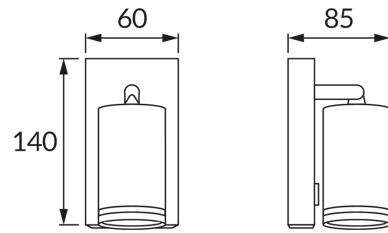

PRODUCT INFORMATION SHEET

BASIC INFORMATION

Product name:	ZULA WLL GU10 WHITE
Ideus index:	03997
EAN barcode:	5901477339974
Colour :	White
Materials:	Aluminium alloy cast, acrylic glass
Height:	140 mm
Width:	60 mm
Depth:	85 mm
Box packaging:	30 pcs

PRODUCT PARAMETERS

Power supply:	220-240V 50/60Hz
Power:	max 35 W
Lampholder type:	GU10
Dedicated light source:	LED
	Possibility of light source replacement
	On/off switch
Product offer the possibility of adjusting the illumination direction:	Yes
Electric shock protection class:	1
Degree of protection provided against intrusion dust, accidental contact and water:	IP20
	For indoor use
CE	Declaration of conformity