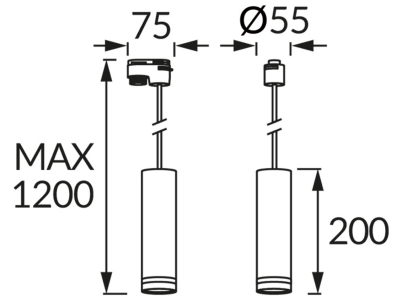

**PRODUCT INFORMATION SHEET**

**BASIC INFORMATION**

Product name:	<b>ZULA TRA 20 GU10 WHITE</b>
Ideus index:	<b>03993</b>
EAN barcode:	<b>5901477339936</b>
Colour :	<b>White</b>
Materials:	<b>Aluminium alloy cast, acrylic glass</b>
Height:	<b>1200 mm</b>
Width:	<b>75 mm</b>
Depth:	<b>55 mm</b>
Box packaging:	<b>30 pcs</b>

**REMARKS**

Cable 100 cm long

**PRODUCT PARAMETERS**

Power supply:	<b>220-240V 50/60Hz</b>
Power:	<b>max 35 W</b>
Lampholder type:	<b>GU10</b>
Dedicated light source:	<b>LED</b>
	<b>Possibility of light source replacement</b>
Product offer the possibility of adjusting the illumination direction:	<b>No</b>
Electric shock protection class:	<b>2</b>
Degree of protection provided against intrusion dust, accidental contact and water:	<b>IP20</b>
	<b>For indoor use</b>
CE	<b>Declaration of conformity</b>