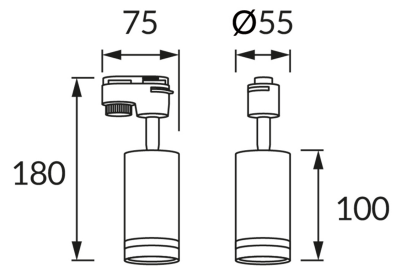

PRODUCT INFORMATION SHEET

BASIC INFORMATION

Product name:	ZULA TRA GU10 WHITE
Ideus index:	03991
EAN barcode:	5901477339912
Colour :	White
Materials:	Aluminium alloy cast, acrylic glass
Height:	180 mm
Width:	75 mm
Depth:	55 mm
Box packaging:	50 pcs

PRODUCT PARAMETERS

Power supply:	220-240V 50/60Hz
Power:	max 35 W
Lampholder type:	GU10
Dedicated light source:	LED
	Possibility of light source replacement
Product offer the possibility of adjusting the illumination direction:	Yes
Electric shock protection class:	2
Degree of protection provided against intrusion dust, accidental contact and water:	IP20
	For indoor use
CE	Declaration of conformity