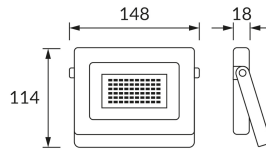

PRODUCT INFORMATION SHEET

Replaceability of light sources and/or control gears without product permanent damage

BASIC INFORMATION

Product name:	TABLET LED 20W BLACK RGBW
Ideus index:	03988
EAN barcode:	5901477339882
Colour :	Black
Materials:	Aluminium alloy cast, glass
Height:	114 mm
Width:	148 mm
Depth:	18 mm
Box packaging:	40 pcs

REMARKS

Light color adjustment by remote controller

PRODUCT PARAMETERS

Power supply:	230V 50Hz
Power:	20 W
Dedicated light source:	SMD LED, in set
	Non-replaceable light source
	Do not use with a mains dimmer
Light colour:	Multicolour
Luminous beam angle:	105°
Shelf life L70B50 in h:	35 000 h
Product offer the possibility of adjusting the illumination direction:	Yes
Light source luminous flux for a reference colour temperature:	2 070 lm
Colour temperature:	4300 K
Colour rendering index Ra:	83
Electric shock protection class:	1
Degree of protection against mechanical impacts:	IK07
Degree of protection provided against intrusion dust, accidental contact and water:	IP65
	For indoor or outdoor use
Displacement factor (DF, cos φ1):	0.903
CE	Declaration of conformity