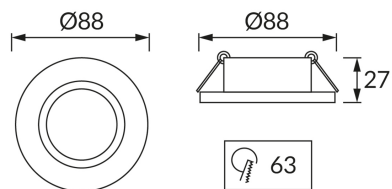

PRODUCT INFORMATION SHEET

BASIC INFORMATION

Product name:	BONO D MATCHR
Ideus index:	03979
EAN barcode:	5901477339790
Colour :	Matt chrome
Materials:	Steel sheet
Height:	27 mm
Width:	88 mm
Depth:	88 mm
Box packaging:	100 pcs

PRODUCT PARAMETERS

Power:	max 50 W
Dedicated light source:	LED - GU10/MR16
	Possibility of light source replacement
Product offer the possibility of adjusting the illumination direction:	Yes
Degree of protection provided against intrusion dust, accidental contact and water:	IP20
	For indoor use
CE	Declaration of conformity