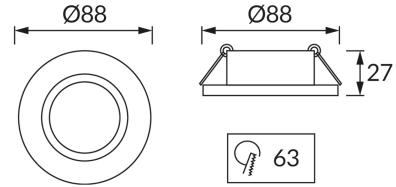

PRODUCT INFORMATION SHEET**BASIC INFORMATION**

Product name:	BONO C MATCHR
Ideus index:	03975
EAN barcode:	5901477339752
Colour :	Matt chrome
Materials:	Steel sheet
Height:	27 mm
Width:	88 mm
Depth:	88 mm
Box packaging:	100 pcs

PRODUCT PARAMETERS

Power:	max 50 W
Dedicated light source:	LED - GU10/MR16
	Possibility of light source replacement
Product offer the possibility of adjusting the illumination direction:	Yes
Degree of protection provided against intrusion dust, accidental contact and water:	IP20
	For indoor use
CE	Declaration of conformity