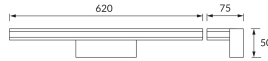

PRODUCT INFORMATION SHEET

Replaceability of light sources and/or control gears without product permanent damage

BASIC INFORMATION

Product name:	BREGO LED 14W CHROME NW
Ideus index:	03973
EAN barcode:	5901477339738
Colour :	Chrome
Materials:	Stainless steel, acrylic glass
Height:	50 mm
Width:	620 mm
Depth:	75 mm
Box packaging:	20 pcs

REMARKS

For instaling in increased-humidity locations, e.g. bathrooms

PRODUCT PARAMETERS

Power supply:	230V 50Hz
Power:	14 W
Dedicated light source:	SMD LED, in set
	Non-replaceable light source
	Do not use with a mains dimmer
Luminaire luminous flux:	860 lm
Light colour:	Neutral white
Luminous beam angle:	120°
Shelf life L70B50 in h:	35 000 h
Product offer the possibility of adjusting the illumination direction:	No
Light source luminous flux for a reference colour temperature:	1 880 lm
Colour temperature:	4100 K
Colour rendering index Ra:	84
Electric shock protection class:	1
Degree of protection provided against intrusion dust, accidental contact and water:	IP44
	For indoor use
Displacement factor (DF, cos φ1):	0.826
CE	Declaration of conformity