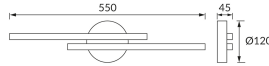

PRODUCT INFORMATION SHEET

Replaceability of light sources and/or control gears without product permanent damage

BASIC INFORMATION

Product name:	GRACJA LED 2x7W BLACK NW
Ideus index:	03971
EAN barcode:	5901477339714
Colour :	Black
Materials:	Steel sheet, plastic
Height:	120 mm
Width:	550 mm
Depth:	45 mm
Box packaging:	20 pcs

REMARKS

For instaling in increased-humidity locations, e.g. bathrooms

PRODUCT PARAMETERS

Power supply:	230V 50Hz
Power:	2 x 7 W
Dedicated light source:	SMD LED, in set
	Non-replaceable light source
	Do not use with a mains dimmer
Luminaire luminous flux:	780 lm
Light colour:	Neutral white
Luminous beam angle:	120°
Shelf life L70B50 in h:	35 000 h
Product offer the possibility of adjusting the illumination direction:	No
Light source luminous flux for a reference colour temperature:	710 lm
Colour temperature:	4100 K
Colour rendering index Ra:	84
Electric shock protection class:	1
Degree of protection provided against intrusion dust, accidental contact and water:	IP44
	For indoor use
Displacement factor (DF, cos φ1):	0.826
CE	Declaration of conformity