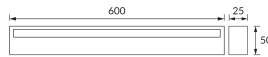

PRODUCT INFORMATION SHEET

Replaceability of light sources and/or control gears without product permanent damage

BASIC INFORMATION

Product name:	CYBER LED 14W BLACK NW
Ideus index:	03969
EAN barcode:	5901477339691
Colour :	Black
Materials:	Aluminium alloy cast
Height:	25 mm
Width:	600 mm
Depth:	50 mm
Box packaging:	20 pcs

REMARKS

For instaling in increased-humidity locations, e.g. bathrooms

PRODUCT PARAMETERS

Power supply:	230V 50Hz
Power:	14 W
Dedicated light source:	SMD LED, in set
	Non-replaceable light source
	Do not use with a mains dimmer
Luminaire luminous flux:	860 lm
Light colour:	Neutral white
Luminous beam angle:	120°
Shelf life L70B50 in h:	35 000 h
Product offer the possibility of adjusting the illumination direction:	No
Light source luminous flux for a reference colour temperature:	1 530 lm
Colour temperature:	4100 K
Colour rendering index Ra:	84
Electric shock protection class:	1
Degree of protection provided against intrusion dust, accidental contact and water:	IP44
	For indoor use
Displacement factor (DF, cos φ1):	0.826
CE	Declaration of conformity