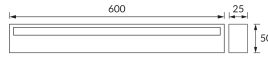

PRODUCT INFORMATION SHEET

Replaceability of light sources and/or control gears without product permanent damage

BASIC INFORMATION

Product name:	CYBER LED 14W SILVER NW
Ideus index:	03968
EAN barcode:	5901477339684
Colour :	Silver
Materials:	Aluminium alloy cast
Height:	25 mm
Width:	600 mm
Depth:	50 mm
Box packaging:	20 pcs

REMARKS

For instaling in increased-humidity locations, e.g. bathrooms

PRODUCT PARAMETERS

Power supply:	230V 50Hz
Power:	14 W
Dedicated light source:	SMD LED, in set
	Non-replaceable light source
	Do not use with a mains dimmer
Luminaire luminous flux:	910 lm
Light colour:	Neutral white
Luminous beam angle:	120°
Shelf life L70B50 in h:	35 000 h
Product offer the possibility of adjusting the illumination direction:	No
Light source luminous flux for a reference colour temperature:	1 530 lm
Colour temperature:	4100 K
Colour rendering index Ra:	84
Electric shock protection class:	1
Degree of protection provided against intrusion dust, accidental contact and water:	IP44
	For indoor use
Displacement factor (DF, cos φ1):	0.826
CE	Declaration of conformity