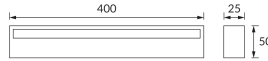

PRODUCT INFORMATION SHEET

Replaceability of light sources and/or control gears without product permanent damage

BASIC INFORMATION

Product name:	CYBER LED 9W BLACK NW
Ideus index:	03967
EAN barcode:	5901477339677
Colour :	Black
Materials:	Aluminium alloy cast
Height:	25 mm
Width:	400 mm
Depth:	50 mm
Box packaging:	20 pcs

REMARKS

For instaling in increased-humidity locations, e.g. bathrooms

PRODUCT PARAMETERS

Power supply:	230V 50Hz
Power:	9 W
Dedicated light source:	SMD LED, in set
	Non-replaceable light source
	Do not use with a mains dimmer
Luminaire luminous flux:	535 lm
Light colour:	Neutral white
Luminous beam angle:	120°
Shelf life L70B50 in h:	35 000 h
Product offer the possibility of adjusting the illumination direction:	No
Light source luminous flux for a reference colour temperature:	970 lm
Colour temperature:	4100 K
Colour rendering index Ra:	84
Electric shock protection class:	1
Degree of protection provided against intrusion dust, accidental contact and water:	IP44
	For indoor use
Displacement factor (DF, cos φ1):	0.847
CE	Declaration of conformity