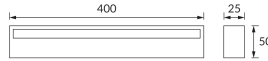

PRODUCT INFORMATION SHEET

Replaceability of light sources and/or control gears without product permanent damage

BASIC INFORMATION

Product name:	CYBER LED 9W SILVER NW
Ideus index:	03966
EAN barcode:	5901477339660
Colour :	Silver
Materials:	Aluminium alloy cast
Height:	25 mm
Width:	400 mm
Depth:	50 mm
Box packaging:	20 pcs

REMARKS

For instaling in increased-humidity locations, e.g. bathrooms

PRODUCT PARAMETERS

Power supply:	230V 50Hz
Power:	9 W
Dedicated light source:	SMD LED, in set
	Non-replaceable light source
	Do not use with a mains dimmer
Luminaire luminous flux:	585 lm
Light colour:	Neutral white
Luminous beam angle:	120°
Shelf life L70B50 in h:	35 000 h
Product offer the possibility of adjusting the illumination direction:	No
Light source luminous flux for a reference colour temperature:	970 lm
Colour temperature:	4100 K
Colour rendering index Ra:	84
Electric shock protection class:	1
Degree of protection provided against intrusion dust, accidental contact and water:	IP44
	For indoor use
Displacement factor (DF, cos φ1):	0.847
CE	Declaration of conformity