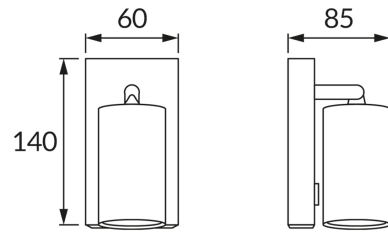

PRODUCT INFORMATION SHEET

BASIC INFORMATION

Product name:	DARIA WLL GU10 WHITE
Ideus index:	03952
EAN barcode:	5901477339523
Colour :	White
Materials:	Aluminium alloy cast, steel sheet
Height:	140 mm
Width:	60 mm
Depth:	85 mm
Box packaging:	30 pcs

PRODUCT PARAMETERS

Power supply:	220-240V 50/60Hz
Power:	max 35 W
Lampholder type:	GU10
Dedicated light source:	LED
	Possibility of light source replacement
	On/off switch
Product offer the possibility of adjusting the illumination direction:	Yes
Electric shock protection class:	1
Degree of protection provided against intrusion dust, accidental contact and water:	IP20
	For indoor use
CE	Declaration of conformity