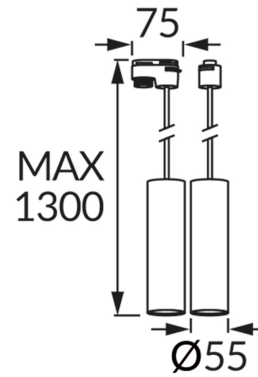

PRODUCT INFORMATION SHEET

BASIC INFORMATION

Product name:	DARIA TRA 30 GU10 BLACK
Ideus index:	03951
EAN barcode:	5901477339516
Colour :	Black
Materials:	Aluminium alloy cast, plastic
Height:	1300 mm
Width:	75 mm
Depth:	55 mm
Box packaging:	30 pcs

REMARKS

Cable 100 cm long

PRODUCT PARAMETERS

Power supply:	220-240V 50/60Hz
Power:	max 35 W
Lampholder type:	GU10
Dedicated light source:	LED
	Possibility of light source replacement
Product offer the possibility of adjusting the illumination direction:	No
Electric shock protection class:	2
Degree of protection provided against intrusion dust, accidental contact and water:	IP20
	For indoor use
CE	Declaration of conformity