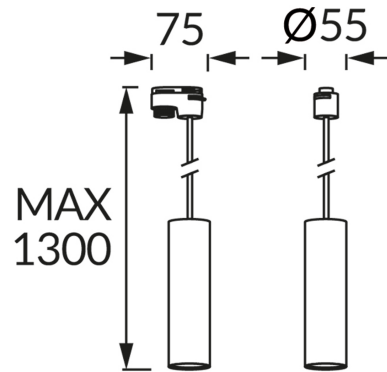

PRODUCT INFORMATION SHEET

BASIC INFORMATION

Product name:	DARIA TRA 30 GU10 WHITE
Ideus index:	03950
EAN barcode:	5901477339509
Colour :	White
Materials:	Aluminium alloy cast, plastic
Height:	1300 mm
Width:	75 mm
Depth:	55 mm
Box packaging:	30 pcs

REMARKS

Cable 100 cm long

PRODUCT PARAMETERS

Power supply:	220-240V 50/60Hz
Power:	max 35 W
Lampholder type:	GU10
Dedicated light source:	LED
	Possibility of light source replacement
Product offer the possibility of adjusting the illumination direction:	No
Electric shock protection class:	2
Degree of protection provided against intrusion dust, accidental contact and water:	IP20
	For indoor use
CE	Declaration of conformity