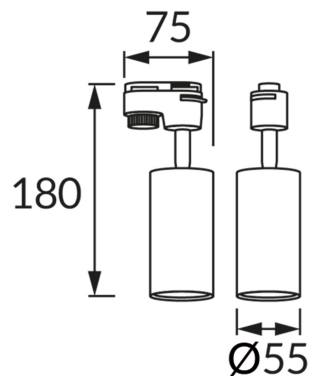

**PRODUCT INFORMATION SHEET**

**BASIC INFORMATION**

Product name:	<b>DARIA TRA GU10 WHITE</b>
Ideus index:	<b>03948</b>
EAN barcode:	<b>5901477339486</b>
Colour :	<b>White</b>
Materials:	<b>Aluminium alloy cast, plastic</b>
Height:	<b>180 mm</b>
Width:	<b>75 mm</b>
Depth:	<b>55 mm</b>
Box packaging:	<b>50 pcs</b>

**PRODUCT PARAMETERS**

Power supply:	<b>220-240V 50/60Hz</b>
Power:	<b>max 35 W</b>
Lampholder type:	<b>GU10</b>
Dedicated light source:	<b>LED</b>
	<b>Possibility of light source replacement</b>
Product offer the possibility of adjusting the illumination direction:	<b>Yes</b>
Electric shock protection class:	<b>2</b>
Degree of protection provided against intrusion dust, accidental contact and water:	<b>IP20</b>
	<b>For indoor use</b>
CE	<b>Declaration of conformity</b>