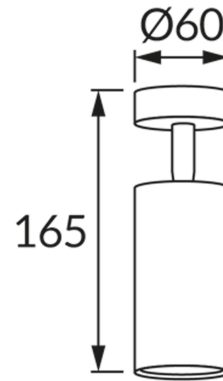

PRODUCT INFORMATION SHEET

BASIC INFORMATION

Product name:	DARIA SPT GU10 BLACK
Ideus index:	03947
EAN barcode:	5901477339479
Colour :	Black
Materials:	Aluminium alloy cast, steel sheet
Height:	165 mm
Width:	60 mm
Depth:	60 mm
Box packaging:	50 pcs

PRODUCT PARAMETERS

Power supply:	220-240V 50/60Hz
Power:	max 35 W
Lampholder type:	GU10
Dedicated light source:	LED
	Possibility of light source replacement
Product offer the possibility of adjusting the illumination direction:	Yes
Electric shock protection class:	1
Degree of protection provided against intrusion dust, accidental contact and water:	IP20
	For indoor use
CE	Declaration of conformity